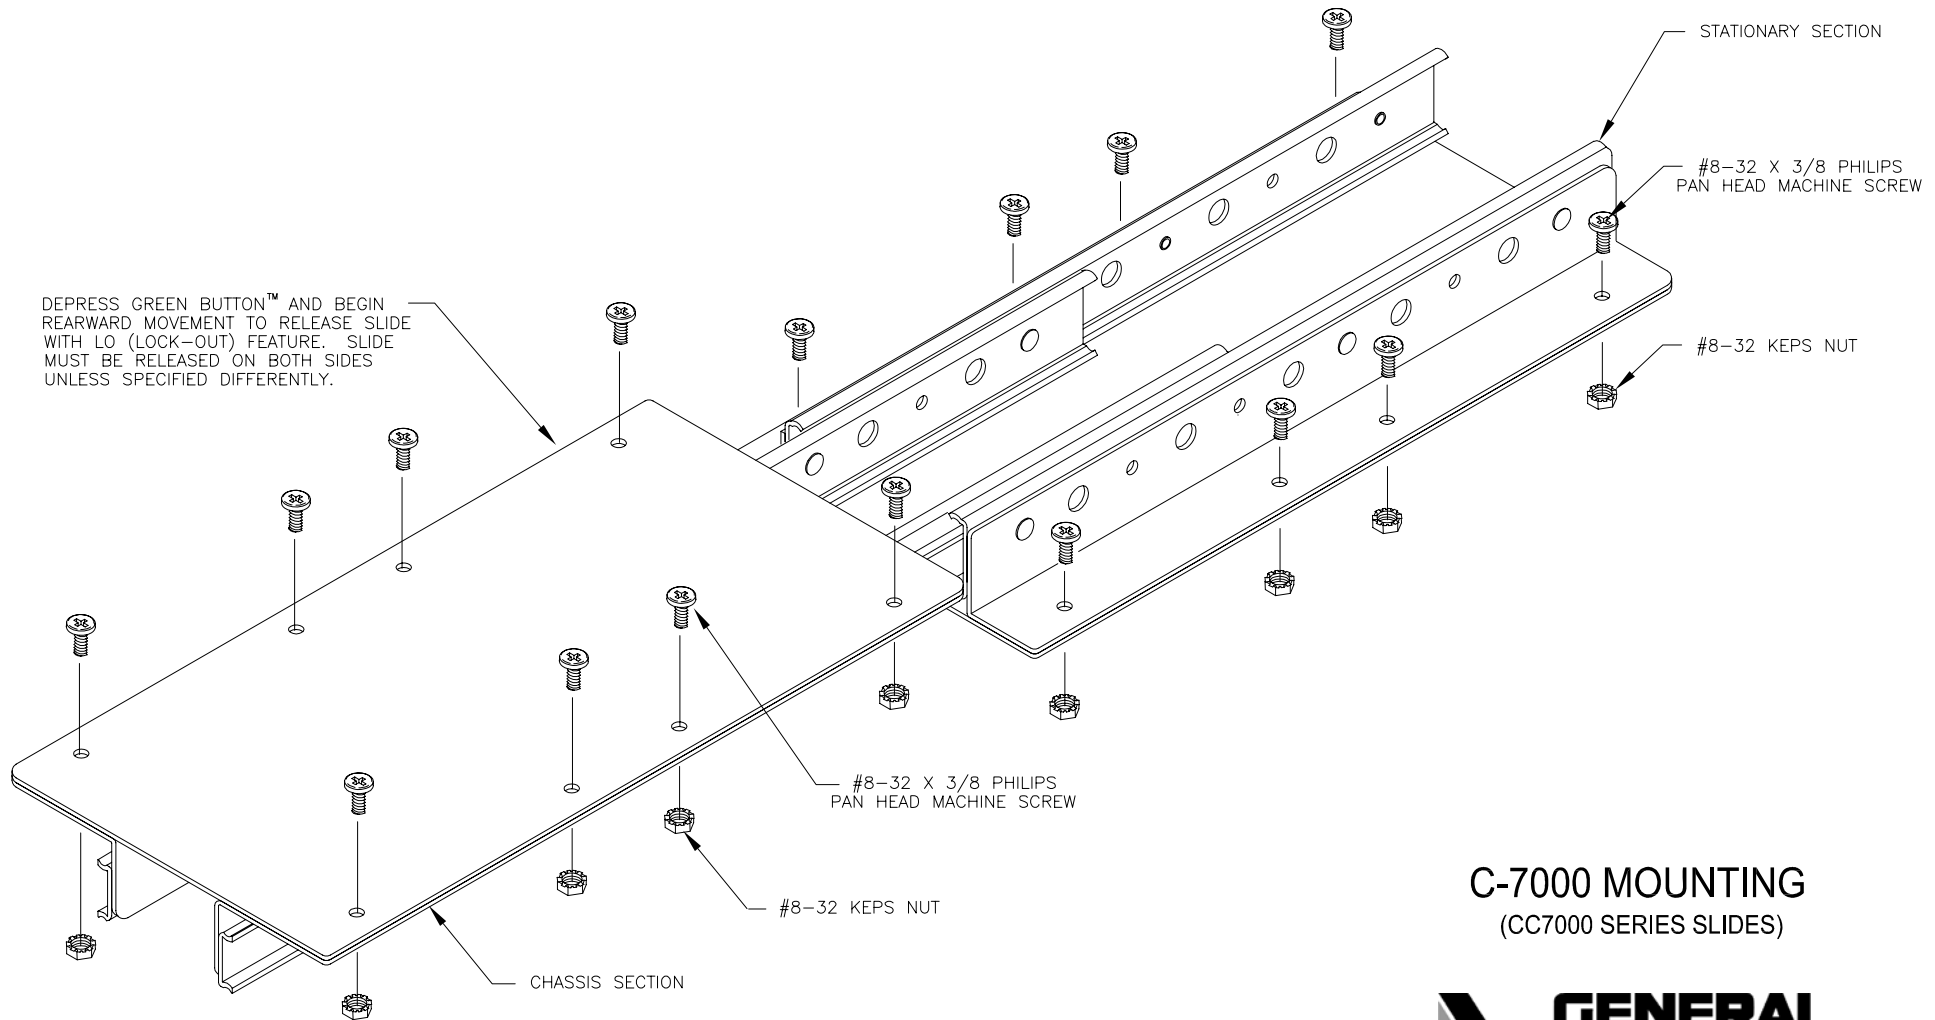

NOTES:

1. SLIDE IS DESIGNED FOR HORIZONTAL (PARALLEL TO FLOOR) TRAVEL ONLY.

C-7000 MOUNTING
(CC7000 SERIES SLIDES)

CHASSIS TRAK® Telescoping Slides

www.generaldevices.com

If you have questions please call 317-897-7000
or send e-mail to sales@generaldevices.com

SLIDE DOES NOT DISCONNECT